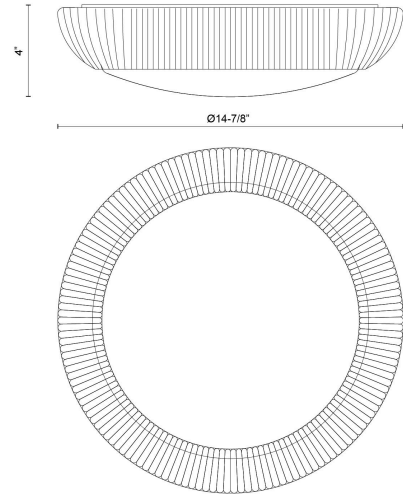

Merida 14-in Flush Mount

Model	Bulbs (not included)	Wattage (or equivalent)
FM511014 FM511014RA	2 x E26	40W

The Merida lighting collection is a must-have for anyone looking to add some texture and warmth to their minimalist space. With its natural rattan curved shade, it's like a little piece of nature indoors. The clean, simple shape is both subtle and striking, giving your space a modern, organic feel.

SPECIFICATION DETAILS

Fixture Dimensions	D14-7/8" x H4"
Location	Dry
Glass Details	Opal Glass
Illumination Direction	Down
Light Source/Life	Socket
Material	Steel, Glass, Rattan
Shade Details	Rattan Shade
Compliance	UL Certified: Yes