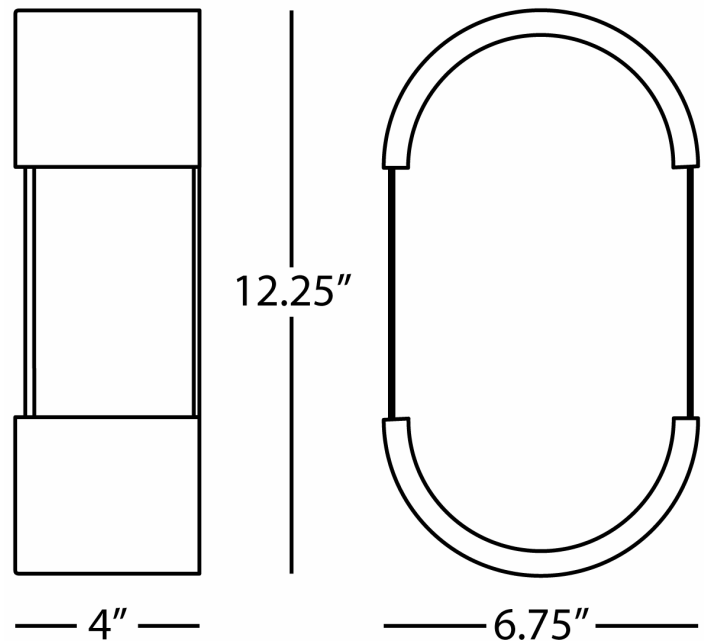

BRYCE

Z1318

Wall Sconce

2-60W Max.

Bulb Type: B, Medium Base

Direct Wire Only

Deep Patina Bronze Finish

White Glass Shade

FINISH OPTIONS:

1318 - Antique Brass

B1318 - Brushed Nickel

C1318 - Polished Chrome

S1318 - Polished Nickel

** Available for Quick SHIP **