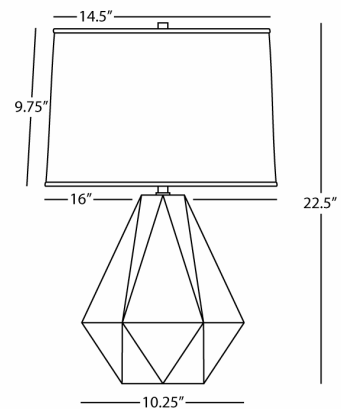

DELTA

SU930

Table Lamp

1-150W Max.

Bulb Type: A

Switch: 3-Way

Sunset Yellow Glazed Ceramic

Polished Nickel Accents

Oyster Linen Shade

See Delta/ Mason Table for Color Options

** Available for Quick SHIP **