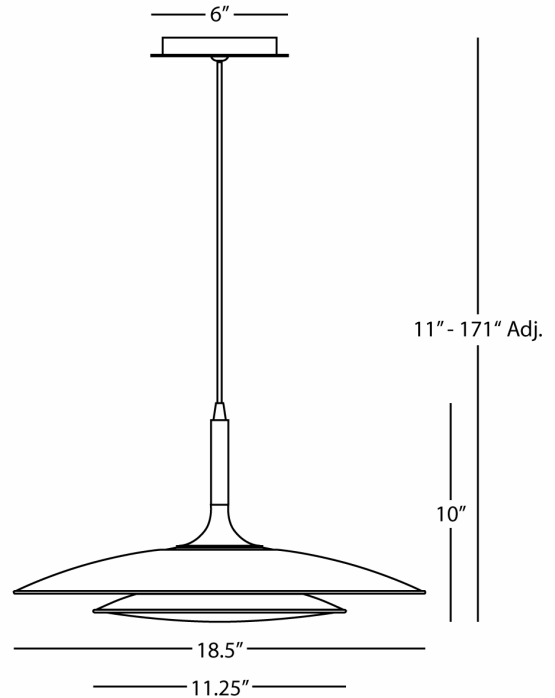

AXIOM

S3390

Pendant

3 - 35W Max.

Bulb Type: 120V G9 Bi-Pin Halogen

Bulbs Included

Direct Wire

Polished Nickel Finish

Frosted, White Cased Glass Diffuser

Susp. Hardware: 12ft Black Fabric Wrapped Cord

FINISH OPTIONS:

3390 - Polished Gold

B3390 - Gloss Black

**** Available for Quick SHIP ****