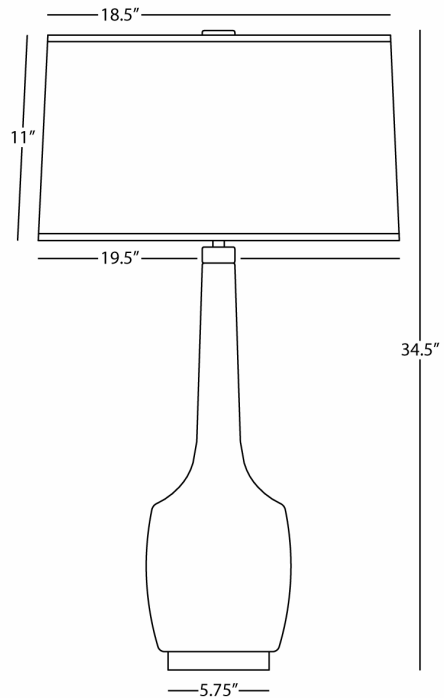

DELILAH

BB701

Table Lamp

1-150W Max.

Bulb Type: A

Switch: Hi-Lo Dimming

Antique Brass Finish

Baby Blue Glazed Ceramic

Oyster Linen Shade w/ Self-Fabric

Top and Bottom Diffuser

See Audrey/ Delilah Table for Color Options

** Available for Quick SHIP **